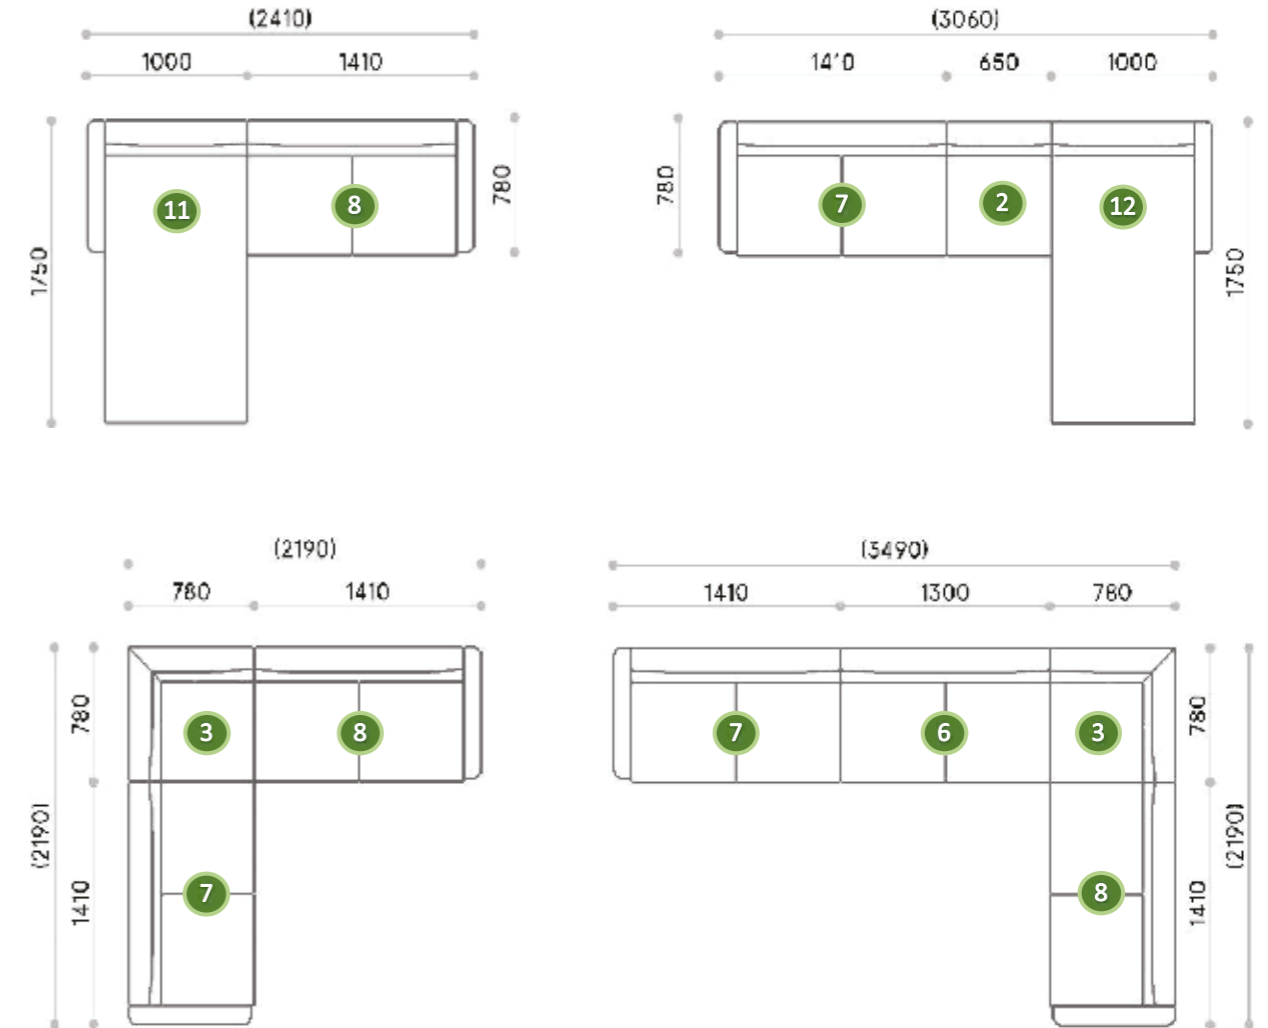

KASHA Sofa Configuration

"L" Shape

Module

1. Kasha Sofa 1S
2. Kasha Sofa 1S W/O Arm
3. Kasha Corner
4. Kasha Ottoman
5. Kasha Sofa 2S
6. Kasha Sofa 2S W/O Arm

7. Kasha Sofa 2S Half Right
8. Kasha Sofa 2S Half Left
9. Kasha Sofa 3S
10. Kasha Sofa 3S W/O Arm
11. Kasha Daybed Right
12. Kasha Daybed Left