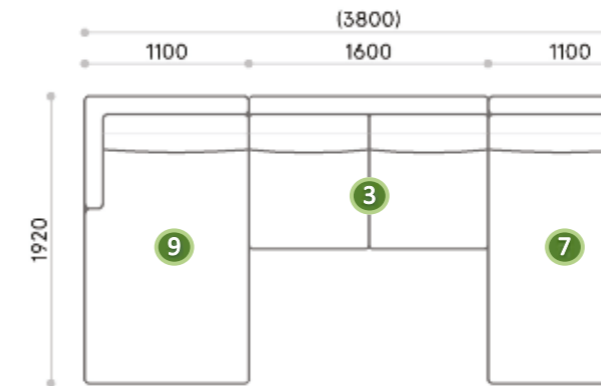

“U” Shape

U Shape A (3 Modules)

U Shape B (3 Modules)

U Shape C (3 Modules)

U Shape D (3 Modules)

Module

1. ELEANOR Sofa 2S Half Left
2. ELEANOR Sofa 2S Half Right
3. ELEANOR Sofa 2S W/O Arm
4. ELEANOR Sofa 3S Half Left
5. ELEANOR Sofa 3S Half Right
6. ELEANOR Sofa 3S W/O Arm
7. ELEANOR Daybed Left Large
8. ELEANOR Daybed Left Medium
9. ELEANOR Daybed Right Large
10. ELEANOR Daybed Right Medium