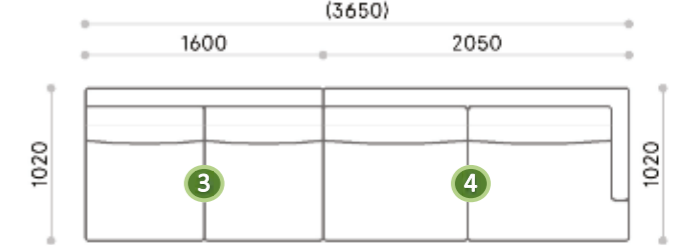

ELEANOR Sofa Configuration

Straight Shape

ELEANOR sofa can fit effortlessly with your available space. The design itself also versatile enough to blend into the room and comes in different shape to be chosen (straight, U shape, and L shape). Our various type of modular Eleanor sofa are perfect model that match your modern home.

Straight Shape A (2 Modules)

Straight Shape G (2 Modules)

Straight Shape H (2 Modules)

Straight Shape B (2 Modules)

Straight Shape C (2 Modules)

Straight Shape I (2 Modules)

Straight Shape D (2 Modules)

Straight Shape E (2 Modules)