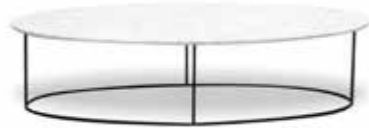

Raya Round Side Table
Dia. 650 x 600

Sheldon Coffee Table Small
Dia. 550 x 370

Sheldon Coffee Table Large
Dia. 750 x 450

Luna Side Table Marble Tall Black
Dia. 420 x 650

Luna Side Table Marble Tall Gold
Dia. 420 x 650

Luna Side Table Marble Low Gold
Dia. 420 x 500

Kelly Coffee Table Marble Black
1400 x 600 x 335

Kelly Coffee Table Marble Gold
1400 x 600 x 335

Cesto Coffee Table
1400 x 900 x 410

Tavola Coffee Table Small
Dia. 800 x 400