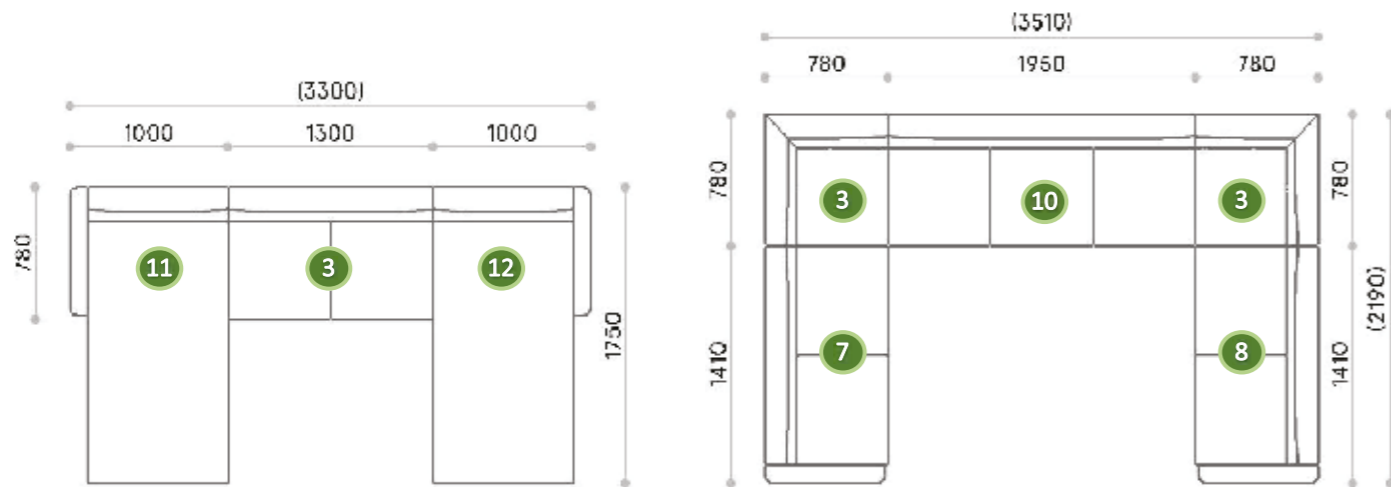

KASHA Sofa Configuration

“U” Shape

Module

1. Kasha Sofa 1S
2. Kasha Sofa 1S W/O Arm
3. **3. Kasha Corner**
4. Kasha Ottoman
5. Kasha Sofa 2S
6. Kasha Sofa 2S W/O Arm
7. **7. Kasha Sofa 2S Half Right**
8. **8. Kasha Sofa 2S Half Left**
9. Kasha Sofa 3S
10. **10. Kasha Sofa 3S W/O Arm**
11. **11. Kasha Daybed Right**
12. **12. Kasha Daybed Left**