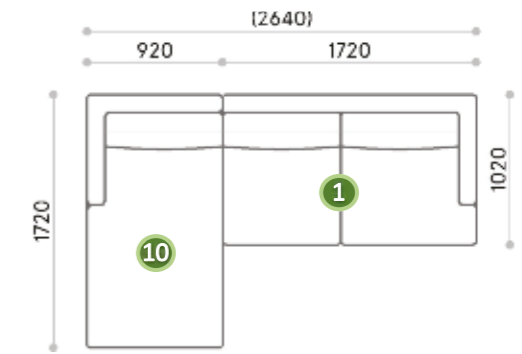

Straight Shape A (2 Modules)

Straight Shape G (2 Modules)

Straight Shape H (2 Modules)

Straight Shape B (2 Modules)

Straight Shape C (2 Modules)

Straight Shape I (2 Modules)

Straight Shape D (2 Modules)

Straight Shape E (2 Modules)

Straight Shape F (2 Modules)

Module

1. ELEANOR Sofa 2S Half Left
2. ELEANOR Sofa 2S Half Right
3. ELEANOR Sofa 2S W/O Arm
4. ELEANOR Sofa 3S Half Left
5. ELEANOR Sofa 3S Half Right
6. ELEANOR Sofa 3S W/O Arm
7. ELEANOR Daybed Left Large
8. ELEANOR Daybed Left Medium
9. ELEANOR Daybed Right Large
10. ELEANOR Daybed Right Medium

"L" Shape

L Shape A (2 Modules)

L Shape B (2 Modules)

L Shape C (2 Modules)

L Shape D (2 Modules)

L Shape E (2 Modules)

L Shape F (2 Modules)

Module