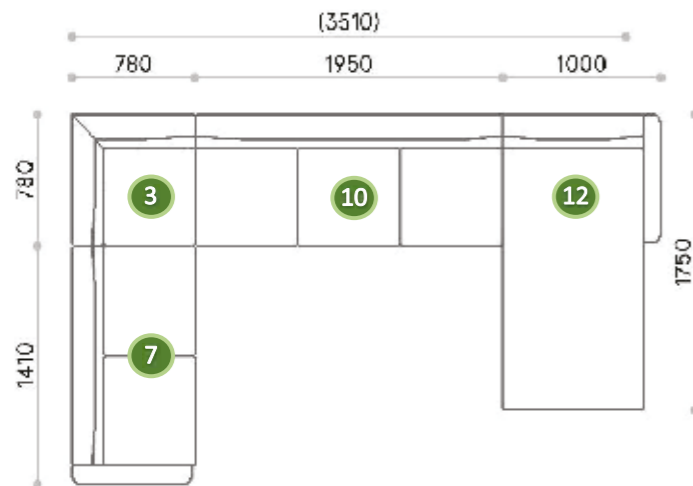

KASHA Sofa Configuration

“U” Shape

Module

1. Kasha Sofa 1S
2. Kasha Sofa 1S W/O Arm
3. **3. Kasha Corner**
4. Kasha Ottoman
5. Kasha Sofa 2S
6. Kasha Sofa 2S W/O Arm
7. **7. Kasha Sofa 2S Half Right**
8. **8. Kasha Sofa 2S Half Left**
9. Kasha Sofa 3S
10. **10. Kasha Sofa 3S W/O Arm**
11. **11. Kasha Daybed Right**
12. **12. Kasha Daybed Left**