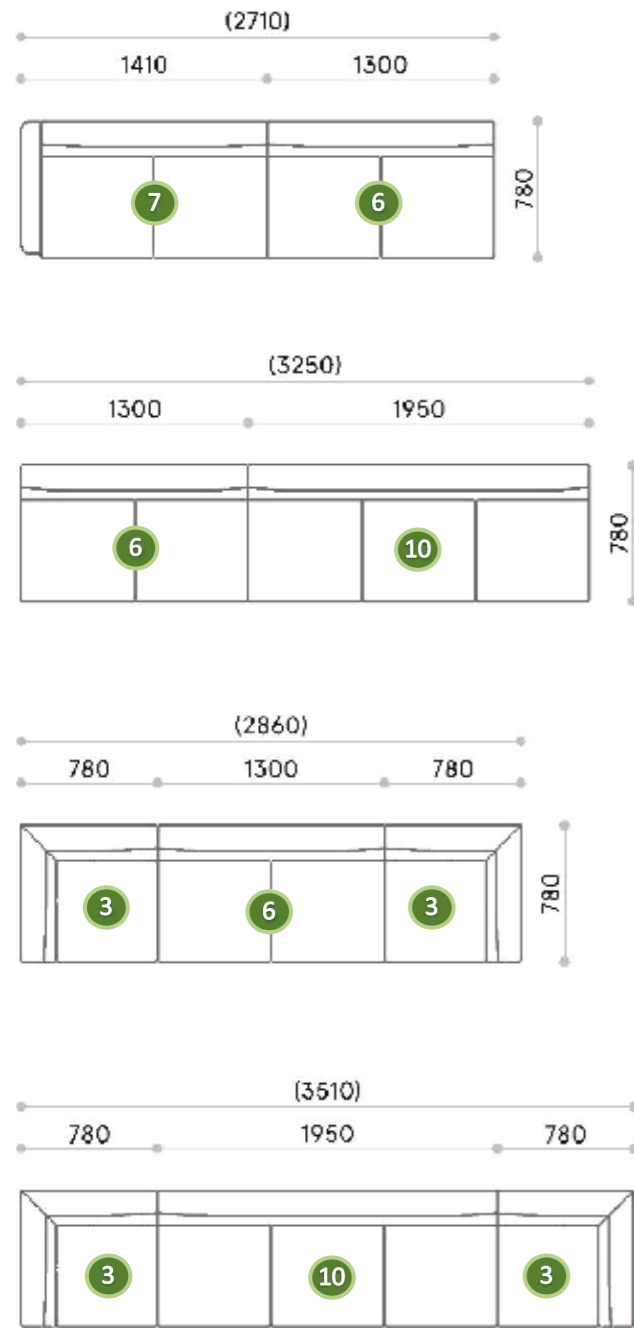

KASHA Sofa Configuration

Straight Shape

The Kasha line of modular sofas can be tailored to suit any space. Available in various combination of form (straight, U shape, and L shape) that can be requested upon your requirements.