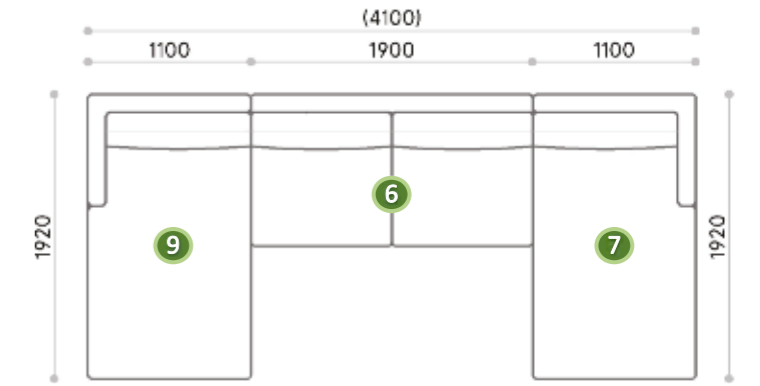

U Shape B (3 Modules)