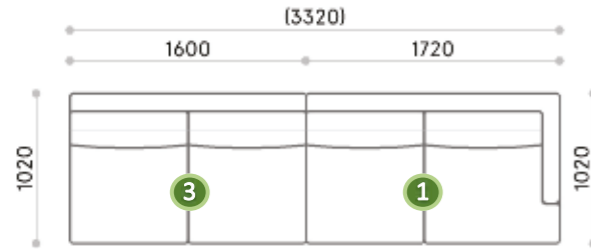

ELEANOR Sofa Configuration

Straight Shape

ELEANOR sofa can fit effortlessly with your available space. The design itself also versatile enough to blend into the room and comes in different shape to be chosen (straight, U shape, and L shape). Our various type of modular Eleanor sofa are perfect model that match your modern home.

Straight Shape A (2 Modules)

Straight Shape G (2 Modules)

Straight Shape H (2 Modules)

Straight Shape B (2 Modules)

Straight Shape C (2 Modules)

Straight Shape I (2 Modules)

Straight Shape D (2 Modules)

Straight Shape E (2 Modules)