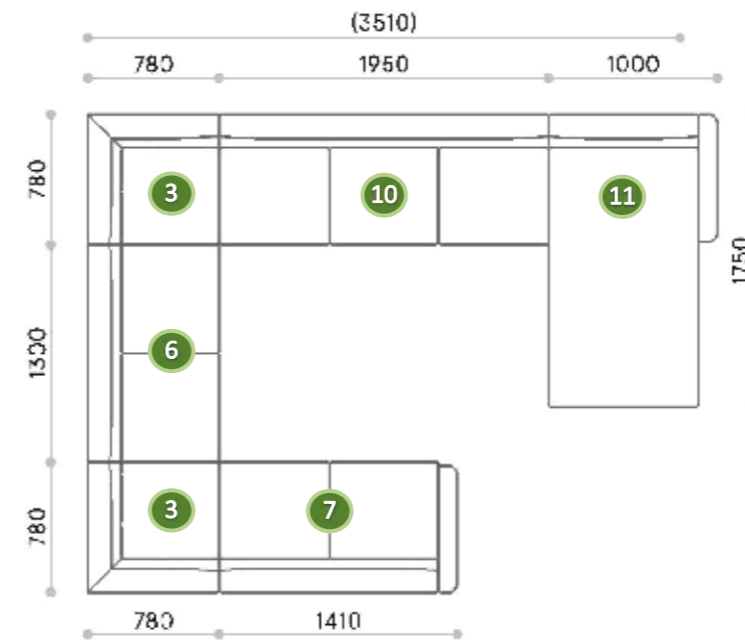

KASHA Sofa Configuration

Others Shape

Module

1. Kasha Sofa 1S
2. Kasha Sofa 1S W/O Arm
3. **3. Kasha Corner**
4. Kasha Ottoman
5. Kasha Sofa 2S
6. **6. Kasha Sofa 2S W/O Arm**
7. **7. Kasha Sofa 2S Half Right**
8. Kasha Sofa 2S Half Left
9. Kasha Sofa 3S
10. **10. Kasha Sofa 3S W/O Arm**
11. **11. Kasha Daybed Right**
12. Kasha Daybed Left