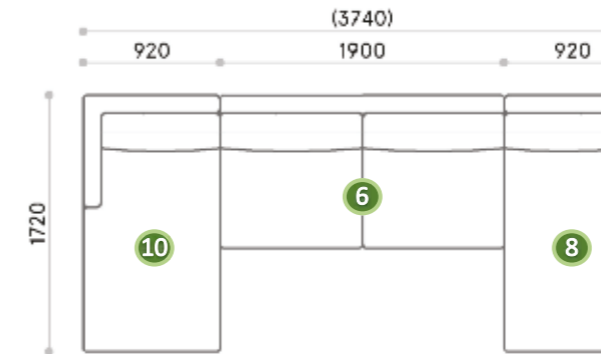

U Shape C (3 Modules)